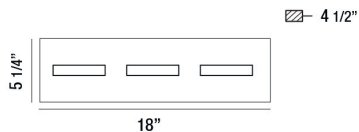

### PRODUCT DETAILS

No.	:	28020-011
Product Color	:	CHROME
Product Material	:	METAL
Shade / Accent Colour	:	FROSTED
Shade / Accent Material	:	ACRYLIC
Width	:	18"
Height	:	5.25"
Ext	:	4.5"
Weight	:	3.9lbs

### TECHNICAL DETAILS

Light Direction	:	Up and Down
Canopy / Backplate Length	:	17.5"
Canopy / Backplate Height	:	1.1"
Canopy / Backplate Width	:	4.5"
Adjustable Lamp Head	:	No
Location	:	DAMP
Approval	:	