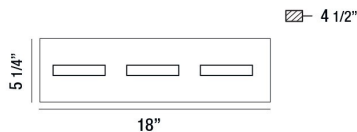

OLSON, 3 LIGHT LED BATHBAR

PRODUCT DETAILS

No.	:	28020-023
Product Color	:	BLACK
Product Material	:	METAL
Shade / Accent Colour	:	FROSTED
Shade / Accent Material	:	ACRYLIC
Width	:	18"
Height	:	5.25"
Ext	:	4.5"
Weight	:	3.9lbs

LIGHT SOURCE DETAILS

Light Source Type	:	INTEGRATED LED
Input Voltage	:	120V
Bulb Voltage	:	120V
Total Wattage	:	15W
Delivered Lumens	:	1050lm
Kelvin	:	3000K
CRI	:	80+
Dimmable	:	Yes

OPTIONS AVAILABLE

ITEM NO.	FINISH	SHADE
28020-011	CHROME	FROSTED
28020-023	BLACK	FROSTED

TECHNICAL DETAILS

Light Direction	:	Up and Down
Canopy / Backplate Length	:	17.5"
Canopy / Backplate Height	:	1.1"
Canopy / Backplate Width	:	4.5"
Adjustable Lamp Head	:	No
Location	:	DAMP
Approval	:	

PROJECT INFORMATION