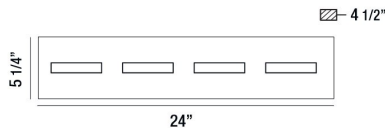

OLSON, 4 LIGHT LED BATHBAR

PRODUCT DETAILS

No.	:	28021-024
Product Color	:	BLACK
Product Material	:	METAL
Shade / Accent Colour	:	FROSTED
Shade / Accent Material	:	ACRYLIC
Width	:	24"
Height	:	5.25"
Ext	:	4.5"
Weight	:	5.6lbs

ITEM NO.	FINISH	SHADE
28021-018	CHROME	FROSTED
28021-024	BLACK	FROSTED

TECHNICAL DETAILS

Light Direction	:	Up and Down
Canopy / Backplate Length	:	23.4"
Canopy / Backplate Height	:	1.1"
Canopy / Backplate Width	:	4.5"
Adjustable Lamp Head	:	No
Location	:	DAMP
Approval	:	
Title 24	:	Yes