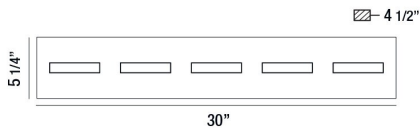

### PRODUCT DETAILS

No.	:	28022-015
Product Color	:	CHROME
Product Material	:	METAL
Shade / Accent Colour	:	FROSTED
Shade / Accent Material	:	ACRYLIC
Width	:	30"
Height	:	5.25"
Ext	:	4.5"
Weight	:	6.2lbs

### TECHNICAL DETAILS

Light Direction	:	Up and Down
Canopy / Backplate Length	:	29.3"
Canopy / Backplate Height	:	1.1"
Canopy / Backplate Width	:	4.5"
Adjustable Lamp Head	:	No
Location	:	DAMP
Approval	:	
Title 24	:	Yes