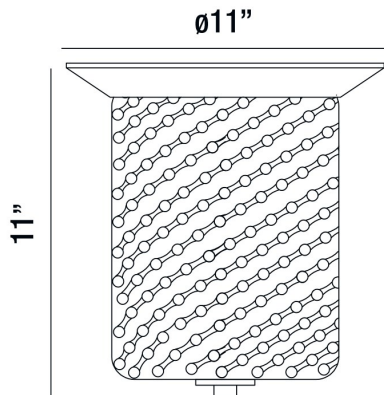

ELLI, 11" CEILING MOUNT

PRODUCT DETAILS

No.	:	28044-017
Product Color	:	CHROME
Product Material	:	METAL
Shade / Accent Colour	:	CLEAR
Shade / Accent Material	:	TEXTURED GLASS
Diameter	:	11"
Height	:	11"
Weight	:	5.3lbs

OPTIONS AVAILABLE

ITEM NO.	FINISH	SHADE
28044-017	CHROME	CLEAR

TECHNICAL DETAILS

Canopy / Backplate Height	:	1.25"
Canopy / Backplate Dia.	:	11"
Adjustable Lamp Head	:	No
Location	:	DRY
Approval	:	

PROJECT INFORMATION