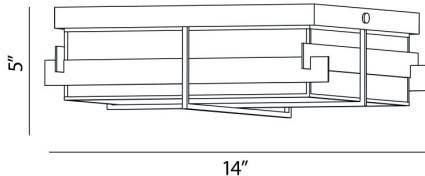

### PRODUCT DETAILS

No.	:	28055-013
Product Color	:	BRONZE
Shade / Accent Colour	:	GLASS
Length	:	14"
Width	:	14"
Height	:	5"
Weight	:	6.3lbs

### TECHNICAL DETAILS

Light Direction	:	Down
Canopy / Backplate Length	:	13"
Canopy / Backplate Width	:	13"
Adjustable Lamp Head	:	No
Location	:	WET
Approval	:	