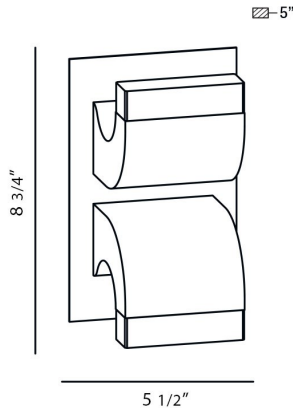

### PRODUCT DETAILS

No.	:	28096-016
Product Color	:	CHROME
Product Material	:	METAL
Shade / Accent Colour	:	FROSTED
Shade / Accent Material	:	GLASS
Width	:	5.5"
Height	:	8.75"
Ext	:	5"
Weight	:	3.7lbs

### TECHNICAL DETAILS

Light Direction	:	Up and Down
Adjustable Lamp Head	:	No
Location	:	DAMP
Approval	:	