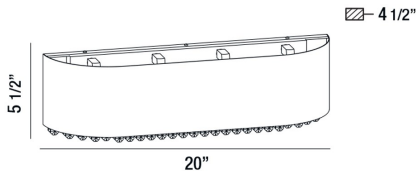

CARA, 20" VANITY LIGHT

OPTIONS AVAILABLE

ITEM NO.	FINISH	SHADE
28111-016	NICKEL	CLEAR

PRODUCT DETAILS

No.	:	28111-016
Product Color	:	NICKEL
Product Material	:	METAL
Shade / Accent Colour	:	CLEAR
Shade / Accent Material	:	CRYSTAL
Width	:	20"
Height	:	5.5"
Ext	:	4.5"
Weight	:	7.7lbs

TECHNICAL DETAILS

Light Direction	:	Down
Canopy / Backplate Length	:	16.5"
Canopy / Backplate Height	:	1"
Canopy / Backplate Width	:	4.25"
Adjustable Lamp Head	:	No
Location	:	DAMP
Approval	:	

PROJECT INFORMATION