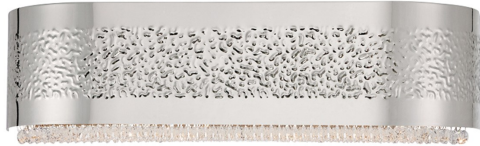

CARA, 20" VANITY LIGHT

OPTIONS AVAILABLE

ITEM NO.	FINISH	SHADE
28111-016	NICKEL	CLEAR

PRODUCT DETAILS

No.	:	28111-016
Product Color	:	NICKEL
Product Material	:	METAL
Shade / Accent Colour	:	CLEAR
Shade / Accent Material	:	CRYSTAL
Width	:	20"
Height	:	5.5"
Ext	:	4.5"
Weight	:	7.7lbs

TECHNICAL DETAILS

Light Direction	:	Down
Canopy / Backplate Length	:	16.5"
Canopy / Backplate Height	:	1"
Canopy / Backplate Width	:	4.25"
Adjustable Lamp Head	:	No
Location	:	DAMP
Approval	:	

PROJECT INFORMATION