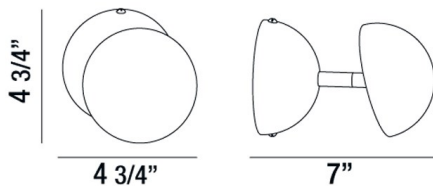

### PRODUCT DETAILS

No.	:	28157-014
Product Color	:	CHROME
Product Material	:	METAL
Shade / Accent Colour	:	POLISHED CHROME
Shade / Accent Material	:	METAL
Width	:	4.75"
Height	:	4.75"
Ext	:	7"
Weight	:	1.3lbs
Shade Diameter	:	4.75"

### TECHNICAL DETAILS

Canopy / Backplate Height	:	2.5"
Canopy / Backplate Dia.	:	4.68"
Adjustable Lamp Head	:	Yes
Location	:	DRY
Approval	:	