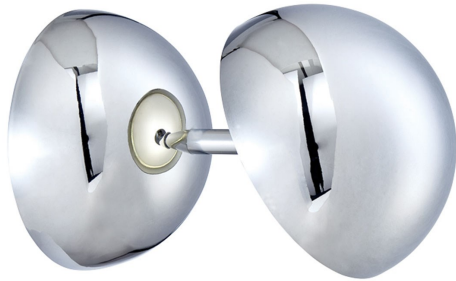

## NOBLE, WALL MOUNT

### PRODUCT DETAILS

No.	:	28157-014
Product Color	:	CHROME
Product Material	:	METAL
Shade / Accent Colour	:	POLISHED CHROME
Shade / Accent Material	:	METAL
Width	:	4.75"
Height	:	4.75"
Ext	:	7"
Weight	:	1.3lbs
Shade Diameter	:	4.75"

### OPTIONS AVAILABLE

ITEM NO.	FINISH	SHADE
28157-014	CHROME	POLISHED CHROME

### TECHNICAL DETAILS

Canopy / Backplate Height	:	2.5"
Canopy / Backplate Dia.	:	4.68"
Adjustable Lamp Head	:	Yes
Location	:	DRY
Approval	:	