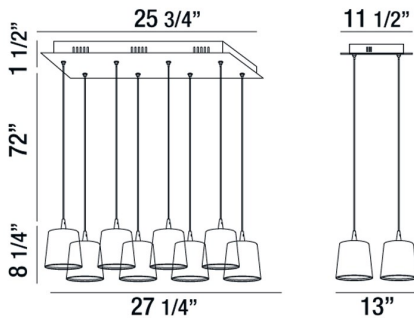

BORTO, 27" RECTANGULAR CHANDELIER

PRODUCT DETAILS

No.	:	28163-015
Product Color	:	WHITE
Product Material	:	METAL
Length	:	27.25"
Width	:	13"
Height	:	8.25"
Overall Height	:	81.75"
Weight	:	17.4lbs

LIGHT SOURCE DETAILS

Light Source Type	:	INTEGRATED LED
Input Voltage	:	120V
Bulb Voltage	:	120V
Socket Type	:	LED
Total Wattage	:	48W
Initial Lumens	:	2600lm
Kelvin	:	4200K
CRI	:	80+
Dimmable	:	Yes

OPTIONS AVAILABLE

ITEM NO.	FINISH	SHADE
28163-015	WHITE	

TECHNICAL DETAILS

Light Direction	:	Down
Hanging Support Type	:	WIRE
Hanging Support Length	:	72"
Canopy / Backplate Length	:	25.75"
Canopy / Backplate Height	:	1.5"
Canopy / Backplate Width	:	11.5"
Adjustable Lamp Head	:	No
Location	:	DRY
Approval	:	