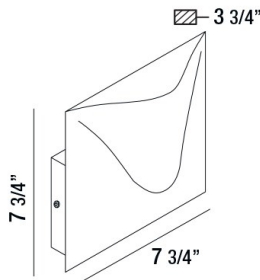

### PRODUCT DETAILS

No.	:	28277-026
Product Color	:	GRAPHITE GREY
Shade / Accent Colour	:	FROST PC
Width	:	7.75"
Height	:	7.75"
Ext	:	3.75"
Weight	:	3.3lbs

### TECHNICAL DETAILS

Light Direction	:	Up
Canopy / Backplate Length	:	4.52"
Canopy / Backplate Width	:	3.33"
Driver	:	Electronic driver 120V 50/60Hz
Adjustable Lamp Head	:	No
IP Rating	:	54
Location	:	WET
Approval	:	
Title 24	:	Yes