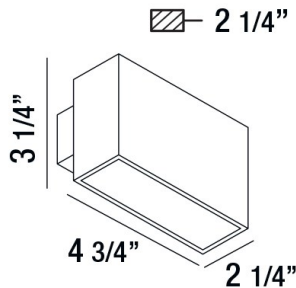

VELLO, LED OUTDOOR WALL MOUNT

OPTIONS AVAILABLE

ITEM NO.	FINISH	SHADE
28282-013	MARINE GREY	FROST PC
28282-020	GRAPHITE GREY	FROST PC

PRODUCT DETAILS

No.	:	28282-013
Product Color	:	MARINE GREY
Shade / Accent Colour	:	FROST PC
Width	:	4.75"
Height	:	3.25"
Ext	:	2.25"
Weight	:	0.8lbs

Light Direction	:	Up and Down
Canopy / Backplate Length	:	2.31"
Canopy / Backplate Width	:	3.88"
Driver	:	Electronic driver 120V 50/60Hz
Adjustable Lamp Head	:	No
IP Rating	:	54
Location	:	WET
Approval	:	
Title 24	:	Yes