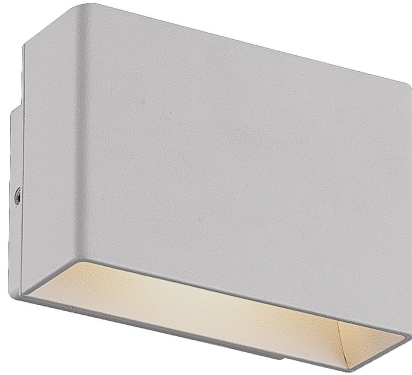

VELLO, LED OUTDOOR WALL MOUNT

OPTIONS AVAILABLE

ITEM NO.	FINISH	SHADE
28282-013	MARINE GREY	FROST PC
28282-020	GRAPHITE GREY	FROST PC

PRODUCT DETAILS

No.	:	28282-013
Product Color	:	MARINE GREY
Shade / Accent Colour	:	FROST PC
Width	:	4.75"
Height	:	3.25"
Ext	:	2.25"
Weight	:	0.8lbs

LIGHT SOURCE DETAILS

Light Source Type	:	INTEGRATED LED
Input Voltage	:	120V
Bulb Voltage	:	120V
Socket Type	:	LED
Total Wattage	:	5W
Initial Lumens	:	150lm
Kelvin	:	3000K
CRI	:	80
Dimmable	:	No

TECHNICAL DETAILS

Light Direction	:	Up and Down
Canopy / Backplate Length	:	2.31"
Canopy / Backplate Width	:	3.88"
Driver	:	Electronic driver 120V 50/60Hz
Adjustable Lamp Head	:	No
IP Rating	:	54
Location	:	WET
Approval	:	
Title 24	:	Yes