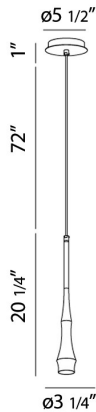

TALA, 6" ROUND PENDANT

PRODUCT DETAILS

No.	:	28406-014
Product Color	:	CHROME
Product Material	:	METAL
Shade / Accent Colour	:	CHROME
Shade / Accent Material	:	SLEEK METAL
Diameter	:	3.25"
Height	:	20.25"
Overall Height	:	93.25"
Weight	:	1.7lbs

LIGHT SOURCE DETAILS

Number of Bulbs	:	1
Light Source	:	Halogen
Light Source Type	:	GU10
Input Voltage	:	120V
Bulb Voltage	:	120V
Socket Type	:	GU10
Wattage	:	50W
Total Wattage	:	50W
Bulb Included	:	No
Dimmable	:	Yes

OPTIONS AVAILABLE

ITEM NO.	FINISH	SHADE
28406-014	CHROME	CHROME
28406-021	SATIN NICKEL	SATIN NICKEL

TECHNICAL DETAILS

Light Direction	:	Down
Hanging Support Type	:	WIRE
Hanging Support Length	:	72"
Canopy / Backplate Height	:	1"
Canopy / Backplate Dia.	:	5.5"
Adjustable Lamp Head	:	No
Location	:	DRY
Approval	:	