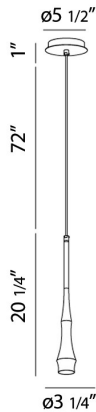

## TALA, 6" ROUND PENDANT

### PRODUCT DETAILS

No.	:	28406-021
Product Color	:	SATIN NICKEL
Product Material	:	METAL
Shade / Accent Colour	:	SATIN NICKEL
Shade / Accent Material	:	SLEEK METAL
Diameter	:	3.25"
Height	:	20.25"
Overall Height	:	93.25"
Weight	:	1.7lbs

### LIGHT SOURCE DETAILS

Number of Bulbs	:	1
Light Source	:	Halogen
Light Source Type	:	GU10
Input Voltage	:	120V
Bulb Voltage	:	120V
Socket Type	:	GU10
Wattage	:	50W
Total Wattage	:	50W
Bulb Included	:	No
Dimmable	:	Yes

### TECHNICAL DETAILS

Light Direction	:	Down
Hanging Support Type	:	WIRE
Hanging Support Length	:	72"
Canopy / Backplate Height	:	1"
Canopy / Backplate Dia.	:	5.5"
Adjustable Lamp Head	:	No
Location	:	DRY
Approval	:	