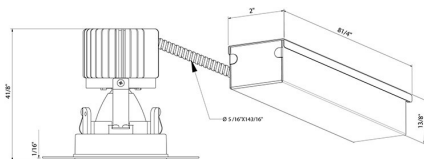

### PRODUCT DETAILS

No.	:	28715-30-024
Product Color	:	BLACK
Diameter	:	2.75"
Height	:	4.125"
Weight	:	1.6lbs

### TECHNICAL DETAILS

Light Direction	:	Down
Adjustable Lamp Head	:	No
Location	:	DRY
Approval	:	
Title 24	:	Yes
Beam Angle	:	40
Cut Hole Diameter	:	3"