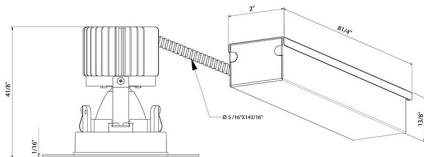

### PRODUCT DETAILS

No.	:	28715-35-016
Product Color	:	WHITE
Diameter	:	2.75"
Height	:	4.125"
Weight	:	1.6lbs

### TECHNICAL DETAILS

Light Direction	:	Down
Adjustable Lamp Head	:	No
Location	:	DRY
Approval	:	
Title 24	:	Yes
Beam Angle	:	40
Cut Hole Diameter	:	3"