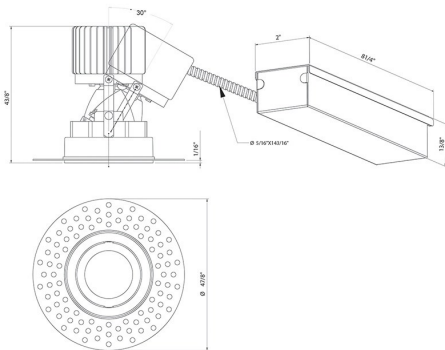

### PRODUCT DETAILS

No.	:	28716-35-013
Product Color	:	WHITE
Diameter	:	2.75"
Height	:	4.125"
Weight	:	1.4lbs

### LIGHT SOURCE DETAILS

Light Source Type	:	INTEGRATED LED
Input Voltage	:	120V/277VV
Bulb Voltage	:	120V
Socket Type	:	LED
Total Wattage	:	15W
Initial Lumens	:	1290lm
Kelvin	:	3500K
CRI	:	90
Dimmable	:	Yes

### TECHNICAL DETAILS

Light Direction	:	Down
Adjustable Lamp Head	:	Yes
Location	:	DRY
Approval	:	
Title 24	:	Yes
Beam Angle	:	40
Cut Hole Diameter	:	3"