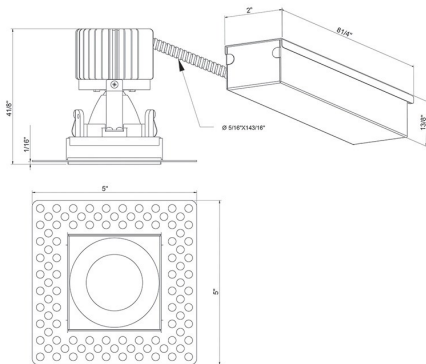

28717-30, AMIGO 3" SQUARE TRIMLESS DOWNLIGHT, 15W LED

PRODUCT DETAILS

No.	:	28717-30-010
Product Color	:	WHITE
Shade / Accent Colour	:	WHITE
Length	:	2.75"
Width	:	2.75"
Height	:	4.125"
Weight	:	1.6lbs

LIGHT SOURCE DETAILS

Light Source Type	:	INTEGRATED LED
Input Voltage	:	120V/277VV
Bulb Voltage	:	120V
Socket Type	:	LED
Total Wattage	:	15W
Initial Lumens	:	1290lm
Kelvin	:	3000K
CRI	:	90
Dimmable	:	Yes

OPTIONS AVAILABLE

ITEM NO.	FINISH	SHADE
28717-30-010	WHITE	WHITE
28717-30-024	BLACK	BLACK

TECHNICAL DETAILS

Light Direction	:	Down
Adjustable Lamp Head	:	No
Location	:	DRY
Approval	:	
Title 24	:	Yes
Beam Angle	:	40
Cut Hole Length	:	3"
Cut Hole Width	:	3"

PROJECT INFORMATION

Job Name: Date: Category: