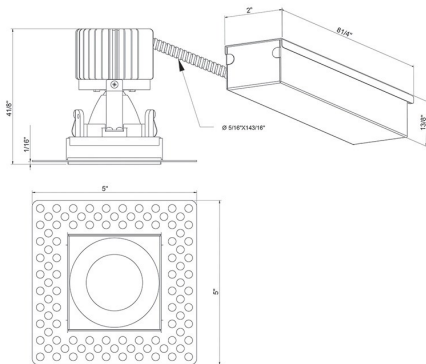

### PRODUCT DETAILS

|                       |   |              |
|-----------------------|---|--------------|
| No.                   | : | 28717-35-010 |
| Product Color         | : | WHITE        |
| Shade / Accent Colour | : | WHITE        |
| Length                | : | 2.75"        |
| Width                 | : | 2.75"        |
| Height                | : | 4.125"       |
| Weight                | : | 1.6lbs       |

### LIGHT SOURCE DETAILS

|                   |   |                |
|-------------------|---|----------------|
| Light Source Type | : | INTEGRATED LED |
| Input Voltage     | : | 120V/277VV     |
| Bulb Voltage      | : | 120V           |
| Socket Type       | : | LED            |
| Total Wattage     | : | 15W            |
| Initial Lumens    | : | 1290lm         |
| Kelvin            | : | 3500K          |
| CRI               | : | 90             |
| Dimmable          | : | Yes            |

### TECHNICAL DETAILS

|                      |   |   |
|----------------------|---|---|
| Light Direction      | : | Down  |
| Adjustable Lamp Head | : | No  |
| Location             | : | DRY   |
| Approval             | : |  |
| Title 24             | : | Yes   |
| Beam Angle           | : | 40  |
| Cut Hole Length      | : | 3"  |
| Cut Hole Width       | : | 3"  |