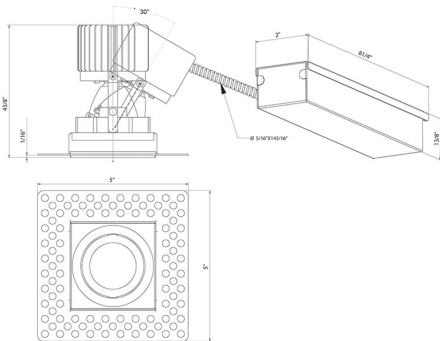

28718-30, AMIGO 3" SQUARE TRIMLESS GIMBAL, 15W LED

PRODUCT DETAILS

No.	:	28718-30-017
Product Color	:	WHITE
Shade / Accent Colour	:	WHITE
Length	:	2.75"
Width	:	2.75"
Height	:	4.125"
Weight	:	1.5lbs

LIGHT SOURCE DETAILS

Light Source Type	:	INTEGRATED LED
Input Voltage	:	120V/277VV
Bulb Voltage	:	120V
Socket Type	:	LED
Total Wattage	:	15W
Initial Lumens	:	1290lm
Kelvin	:	3000K
CRI	:	90
Dimmable	:	Yes

OPTIONS AVAILABLE

ITEM NO.	FINISH	SHADE
28718-30-017	WHITE	WHITE
28718-30-028	BLACK	BLACK

TECHNICAL DETAILS

Light Direction	:	Down
Adjustable Lamp Head	:	Yes
Location	:	DRY
Approval	:	
Title 24	:	Yes
Beam Angle	:	40
Cut Hole Length	:	3"
Cut Hole Width	:	3"

PROJECT INFORMATION

 Job Name: Date: Category: