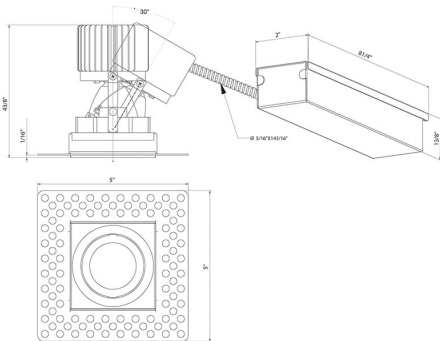

### PRODUCT DETAILS

No.	:	28718-35-017
Product Color	:	WHITE
Shade / Accent Colour	:	WHITE
Length	:	2.75"
Width	:	2.75"
Height	:	4.125"
Weight	:	1.5lbs

### LIGHT SOURCE DETAILS

Light Source Type	:	INTEGRATED LED
Input Voltage	:	120V/277VV
Bulb Voltage	:	120V
Socket Type	:	LED
Total Wattage	:	15W
Initial Lumens	:	1290lm
Kelvin	:	3500K
CRI	:	90
Dimmable	:	Yes

### TECHNICAL DETAILS

Light Direction	:	Down
Adjustable Lamp Head	:	Yes
Location	:	DRY
Approval	:	
Title 24	:	Yes
Beam Angle	:	40
Cut Hole Length	:	3"
Cut Hole Width	:	3"