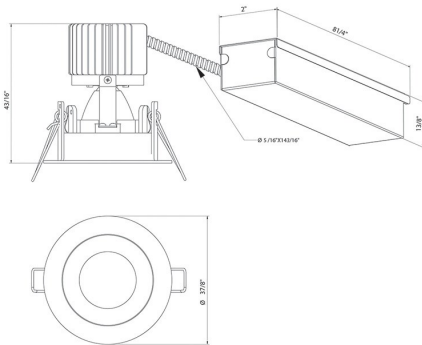

28719-35, AMIGO 3 1/4" ROUND TRIM DOWNLIGHT, 15W LED

PRODUCT DETAILS

No.	:	28719-35-014
Product Color	:	WHITE
Shade / Accent Colour	:	WHITE
Diameter	:	3.875"
Height	:	4.125"
Weight	:	1.5lbs

LIGHT SOURCE DETAILS

Light Source Type	:	INTEGRATED LED
Input Voltage	:	120V/277VV
Bulb Voltage	:	120V
Socket Type	:	LED
Total Wattage	:	15W
Initial Lumens	:	1290lm
Kelvin	:	3500K
CRI	:	90
Dimmable	:	Yes

OPTIONS AVAILABLE

ITEM NO.	FINISH	SHADE
28719-35-014	WHITE	WHITE
28719-35-028	BLACK	BLACK

TECHNICAL DETAILS

Light Direction	:	Down
Adjustable Lamp Head	:	No
Location	:	DRY
Approval	:	
Title 24	:	Yes
Beam Angle	:	40
Cut Hole Diameter	:	3.25"

PROJECT INFORMATION

 Job Name: Date: Category:

 Comments: