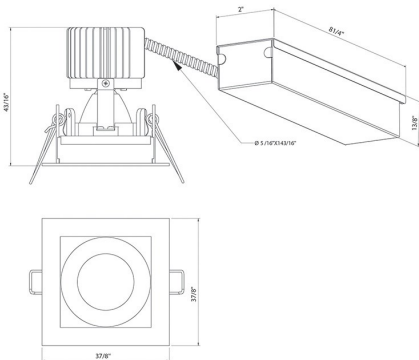

### PRODUCT DETAILS

No.	:	28721-30-017
Product Color	:	WHITE
Shade / Accent Colour	:	WHITE
Length	:	3.875"
Width	:	3.875"
Height	:	4.125"
Weight	:	1.6lbs

### LIGHT SOURCE DETAILS

Light Source Type	:	INTEGRATED LED
Input Voltage	:	120V/277VV
Bulb Voltage	:	120V
Socket Type	:	LED
Total Wattage	:	15W
Initial Lumens	:	1290lm
Kelvin	:	3000K
CRI	:	90
Dimmable	:	Yes

### TECHNICAL DETAILS

Light Direction	:	Down
Adjustable Lamp Head	:	No
Location	:	DRY
Approval	:	
Title 24	:	Yes
Beam Angle	:	40
Cut Hole Length	:	3.25"
Cut Hole Width	:	3.25"