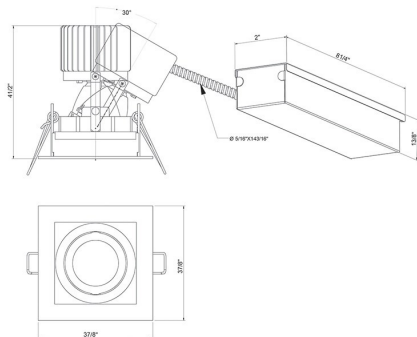

28722-30, AMIGO 3 1/4" SQUARE TRIM GIMBAL, 15W LED

PRODUCT DETAILS

No.	:	28722-30-014
Product Color	:	WHITE
Shade / Accent Colour	:	WHITE
Length	:	3.875"
Width	:	3.875"
Height	:	4.125"
Weight	:	1.5lbs

LIGHT SOURCE DETAILS

Light Source Type	:	INTEGRATED LED
Input Voltage	:	120V/277VV
Bulb Voltage	:	120V
Socket Type	:	LED
Total Wattage	:	15W
Initial Lumens	:	1290lm
Kelvin	:	3000K
CRI	:	90
Dimmable	:	Yes

OPTIONS AVAILABLE

ITEM NO.	FINISH	SHADE
28722-30-014	WHITE	WHITE
28722-30-021	BLACK	BLACK

TECHNICAL DETAILS

Light Direction	:	Down
Adjustable Lamp Head	:	Yes
Location	:	DRY
Approval	:	
Title 24	:	Yes
Beam Angle	:	40
Cut Hole Length	:	3.25"
Cut Hole Width	:	3.25"

PROJECT INFORMATION

 Job Name: Date: Category: