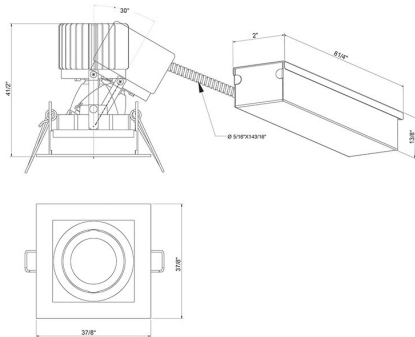

### PRODUCT DETAILS

|                       |   |              |
|-----------------------|---|--------------|
| No.                   | : | 28722-30-021 |
| Product Color         | : | BLACK        |
| Shade / Accent Colour | : | BLACK        |
| Length                | : | 3.875"       |
| Width                 | : | 3.875"       |
| Height                | : | 4.125"       |
| Weight                | : | 1.5lbs       |

### LIGHT SOURCE DETAILS

|                   |   |                |
|-------------------|---|----------------|
| Light Source Type | : | INTEGRATED LED |
| Input Voltage     | : | 120V/277VV     |
| Bulb Voltage      | : | 120V           |
| Socket Type       | : | LED            |
| Total Wattage     | : | 15W            |
| Initial Lumens    | : | 1290lm         |
| Kelvin            | : | 3000K          |
| CRI               | : | 90             |
| Dimmable          | : | Yes            |

### TECHNICAL DETAILS

|                      |   |   |
|----------------------|---|---|
| Light Direction      | : | Down  |
| Adjustable Lamp Head | : | Yes   |
| Location             | : | DRY   |
| Approval             | : |  |
| Title 24             | : | Yes   |
| Beam Angle           | : | 40  |
| Cut Hole Length      | : | 3.25"   |
| Cut Hole Width       | : | 3.25"   |