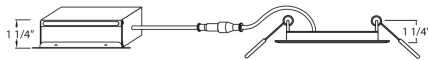

28987, 4" ROUND RECESSED, 9W LED TRIM

PRODUCT DETAILS

No.	:	28987-017
Product Color	:	WHITE
Diameter	:	5"
Height	:	1.25"
Weight	:	0.6lbs

LIGHT SOURCE DETAILS

Light Source Type	:	INTEGRATED LED
Input Voltage	:	120V
Bulb Voltage	:	120V
Socket Type	:	LED
Total Wattage	:	9W
Initial Lumens	:	550lm
Kelvin	:	3000K
CRI	:	80+
Dimmable	:	Yes

OPTIONS AVAILABLE

ITEM NO.	FINISH	SHADE
28987-017	WHITE	
28987-024	BRUSHED NICKEL	

TECHNICAL DETAILS

Light Direction	:	Down
Adjustable Lamp Head	:	No
Location	:	DAMP
Approval	:	
Title 24	:	Yes
Beam Angle	:	120
Cut Hole Diameter	:	4.125"