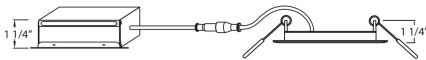

28987, 4" ROUND RECESSED, 9W LED TRIM

PRODUCT DETAILS

No.	:	28987-024
Product Color	:	BRUSHED NICKEL
Diameter	:	5"
Height	:	1.25"
Weight	:	0.6lbs

LIGHT SOURCE DETAILS

Light Source Type	:	INTEGRATED LED
Input Voltage	:	120V
Bulb Voltage	:	120V
Socket Type	:	LED
Total Wattage	:	9W
Initial Lumens	:	550lm
Kelvin	:	3000K
CRI	:	80+
Dimmable	:	Yes

OPTIONS AVAILABLE

ITEM NO.	FINISH	SHADE
28987-017	WHITE	
28987-024	BRUSHED NICKEL	

TECHNICAL DETAILS

Light Direction	:	Down
Adjustable Lamp Head	:	No
Location	:	DAMP
Approval	:	
Title 24	:	Yes
Beam Angle	:	120
Cut Hole Diameter	:	4.125"