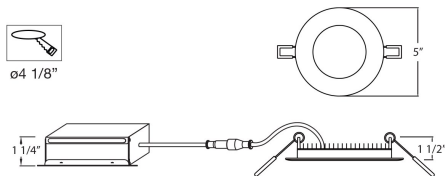

28988, 4" ROUND RECESSED, 12W LED TRIM

PRODUCT DETAILS

No.	:	28988-014
Product Color	:	WHITE
Diameter	:	5"
Height	:	1.25"
Weight	:	0.8lbs

LIGHT SOURCE DETAILS

Light Source Type	:	INTEGRATED LED
Input Voltage	:	120V
Bulb Voltage	:	120V
Socket Type	:	LED
Total Wattage	:	12W
Initial Lumens	:	700lm
Kelvin	:	3000K
CRI	:	80+
Dimmable	:	Yes

OPTIONS AVAILABLE

ITEM NO.	FINISH	SHADE
28988-014	WHITE	
28988-021	BRUSHED NICKEL	
28988-032	BLACK	

TECHNICAL DETAILS

Light Direction	:	Down
Adjustable Lamp Head	:	No
Location	:	DAMP
Approval	:	
Title 24	:	Yes
Beam Angle	:	120
Cut Hole Diameter	:	4.125"