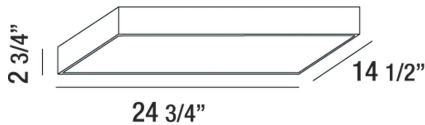

PROJECT INFORMATION

Job Name: Date: Category:

Comments: