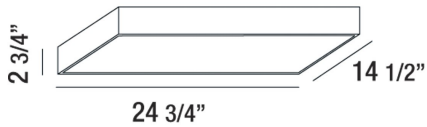

PROJECT INFORMATION

Job Name: Date: Category:

Comments: