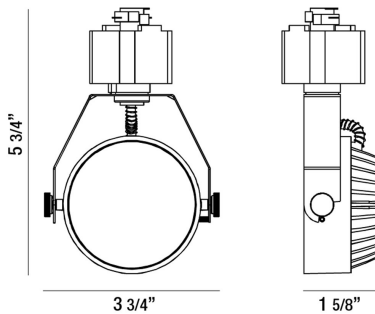

LEXUS, 1-LIGHT 9W LED

PRODUCT DETAILS

No.	:	29006-014
Product Color	:	WHITE
Shade / Accent Colour	:	WHITE
Length	:	3.75"
Width	:	1.625"
Height	:	5.75"

LIGHT SOURCE DETAILS

Light Source Type	:	INTEGRATED LED
Input Voltage	:	120V
Bulb Voltage	:	120V
Socket Type	:	LED
Total Wattage	:	9W
Initial Lumens	:	640lm
Kelvin	:	3000K
CRI	:	80
Dimmable	:	Yes

OPTIONS AVAILABLE

ITEM NO.	FINISH	SHADE
29006-014	WHITE	WHITE

TECHNICAL DETAILS

Light Direction	:	Down
Adjustable Lamp Head	:	Yes
Title 24	:	Yes
Beam Angle	:	120
Vertical Adjustment	:	90
Horizontal Adjustment	:	340