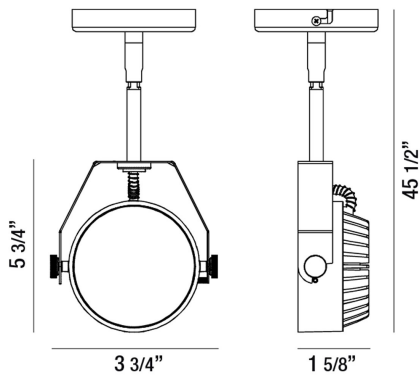

29007, 1-LIGHT 9W LED

PRODUCT DETAILS

No.	:	29007-011
Product Color	:	WHITE
Product Material	:	METAL
Shade / Accent Material	:	~
Length	:	3.75"
Width	:	1.625"
Height	:	5.75"
Weight	:	1.7lbs

LIGHT SOURCE DETAILS

Light Source Type	:	INTEGRATED LED
Input Voltage	:	120V
Bulb Voltage	:	120V
Socket Type	:	LED
Total Wattage	:	9W
Initial Lumens	:	640lm
Kelvin	:	3000K
CRI	:	80+
Dimmable	:	Yes

TECHNICAL DETAILS

Light Direction	:	Down
Canopy / Backplate Height	:	1"
Canopy / Backplate Dia.	:	4.75"
Adjustable Lamp Head	:	No
Approval	:	
Title 24	:	Yes
Beam Angle	:	120
Vertical Adjustment	:	90
Horizontal Adjustment	:	340

OPTIONS AVAILABLE

ITEM NO.	FINISH	SHADE
29007-011	WHITE	

PROJECT INFORMATION

Job Name: Date: Type:

Comments: