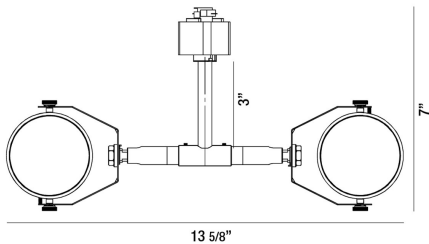

### PRODUCT DETAILS

No.	:	29008-018
Product Color	:	WHITE
Shade / Accent Colour	:	WHITE
Length	:	3.75"
Width	:	1.625"
Height	:	5.75"

### TECHNICAL DETAILS

Light Direction	:	Down
Hanging Support Type	:	ROD
Adjustable Lamp Head	:	Yes
Approval	:	
Title 24	:	Yes
Beam Angle	:	120
Vertical Adjustment	:	90
Horizontal Adjustment	:	340