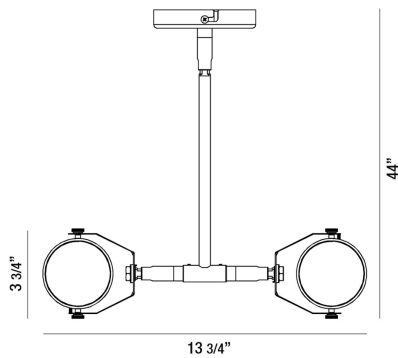

29009, 2-LIGHT 9W

PRODUCT DETAILS

No.	:	29009-015
Product Color	:	WHITE
Length	:	13.75"
Height	:	3.75"
Weight	:	1.4lbs

LIGHT SOURCE DETAILS

Light Source Type	:	INTEGRATED LED
Input Voltage	:	120V
Bulb Voltage	:	120V
Socket Type	:	LED
Total Wattage	:	18W
Initial Lumens	:	1250lm
Kelvin	:	3000K
CRI	:	80
Dimmable	:	Yes

OPTIONS AVAILABLE

ITEM NO.	FINISH	SHADE
29009-015	WHITE	
29009-022	SATIN NICKEL	

TECHNICAL DETAILS

Light Direction	:	Down
Adjustable Lamp Head	:	Yes
Approval	:	
Title 24	:	Yes
Beam Angle	:	120
Vertical Adjustment	:	90
Horizontal Adjustment	:	340