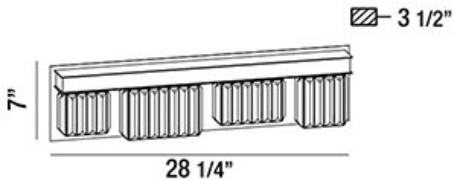

LUMINO, 28" VANITY LIGHT

PRODUCT DETAILS

No.	:	29077-014
Product Color	:	CHROME
Shade / Accent Colour	:	CLEAR CRYSTAL
Width	:	28.25"
Height	:	7"
Ext	:	3.5"
Weight	:	12.9lbs

LIGHT SOURCE DETAILS

Number of Bulbs	:	4
Light Source	:	Halogen
Light Source Type	:	G9
Input Voltage	:	120V
Socket Type	:	G9
Wattage	:	40W
Total Wattage	:	160W
Bulb Included	:	Yes
Dimmable	:	Yes

Options Available

ITEM NO.	FINISH	SHADE
29077-014	CHROME	CLEAR CRYSTAL

TECHNICAL DETAILS

Light Direction	:	Down
Canopy / Backplate Length	:	27.563"
Canopy / Backplate Height	:	1.063"
Canopy / Backplate Width	:	4.688"
Adjustable Lamp Head	:	No
Location	:	DAMP
Approval	:	