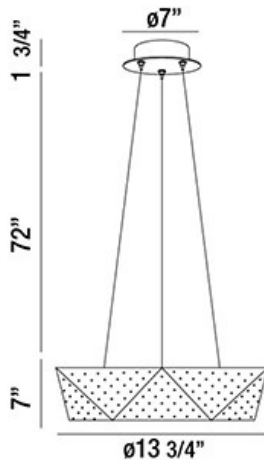

ACUTO, 14" PENDANT

PRODUCT DETAILS

No.	:	29091-010
Product Color	:	WHITE
Shade / Accent Colour	:	FROSTED
Diameter	:	13.75"
Height	:	5.25"
Overall Height	:	79"
Weight	:	5.5lbs

LIGHT SOURCE DETAILS

Light Source Type	:	INTEGRATED LED
Input Voltage	:	120V
Bulb Voltage	:	120V
Total Wattage	:	19.2W
Total Lumen	:	1200lm
Kelvin	:	3000K
CRI	:	80
Dimmable	:	Yes

Options Available

ITEM NO.	FINISH	SHADE
29091-010	WHITE	FROSTED

TECHNICAL DETAILS

Light Direction	:	Down
Hanging Support Type	:	WIRE
Hanging Support Length	:	72"
Canopy / Backplate Height	:	1.75"
Canopy / Backplate Dia.	:	7"
Adjustable Lamp Head	:	No
Location	:	DRY
Approval	:	