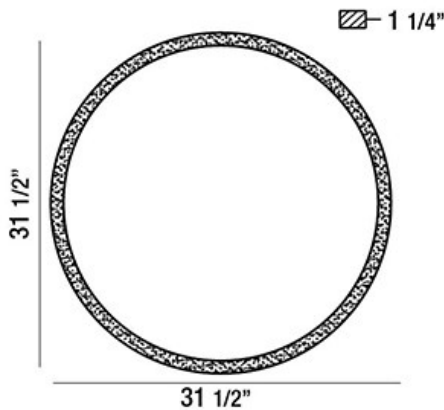

OPTIONS AVAILABLE

ITEM NO.	FINISH	SHADE
29104-017