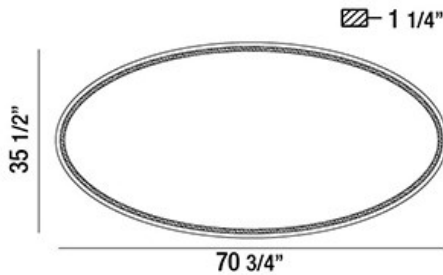

PROJECT INFORMATION

Job Name: Date: Category:

Comments: