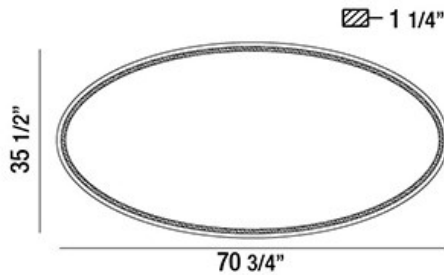

PROJECT INFORMATION

Job Name: Date: Category:

Comments: