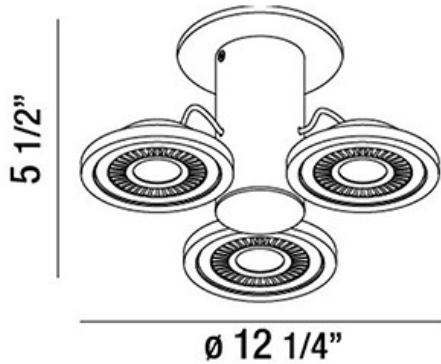

### PRODUCT DETAILS

No.	:	29486-014
Product Color	:	WHITE/BLACK
Diameter	:	12.25"
Height	:	5.5"
Weight	:	4.6lbs

### LIGHT SOURCE DETAILS

Light Source Type	:	INTEGRATED LED
Input Voltage	:	120V
Bulb Voltage	:	120V
Socket Type	:	LED
Total Wattage	:	15W
Initial Lumens	:	1350lm
Kelvin	:	3000K
CRI	:	80
Dimmable	:	Yes

### TECHNICAL DETAILS

Light Direction	:	Down
Adjustable Lamp Head	:	No
Location	:	DRY
Approval	:	
Title 24	:	Yes
Beam Angle	:	60
Vertical Adjustment	:	90
Horizontal Adjustment	:	360