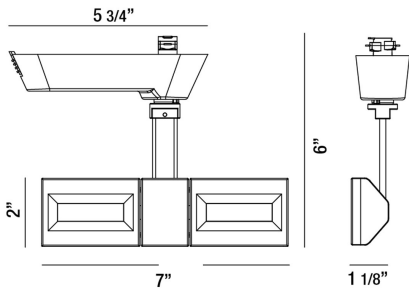

### PRODUCT DETAILS

No.	:	29672-028
Product Color	:	BLACK
Length	:	7"
Width	:	2"
Height	:	6"
Ext	:	5.75"
Weight	:	0.4lbs

### TECHNICAL DETAILS

Light Direction	:	Down
Adjustable Lamp Head	:	Yes
IP Rating	:	20
Location	:	DRY
Approval	:	

Title 24	:	Yes
Beam Angle	:	120
Vertical Adjustment	:	90
Horizontal Adjustment	:	340