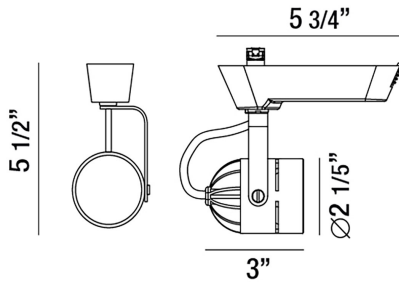

29674, 9W LED

PRODUCT DETAILS

No.	:	29674-015
Product Color	:	WHITE
Length	:	3"
Width	:	2.5"
Height	:	5.5"
Ext	:	6"
Weight	:	0.5lbs

LIGHT SOURCE DETAILS

Light Source Type	:	INTEGRATED LED
Bulb Voltage	:	120V
Socket Type	:	LED
Total Wattage	:	9W
Initial Lumens	:	700lm
Kelvin	:	3000K
CRI	:	80
Dimmable	:	Yes

OPTIONS AVAILABLE

ITEM NO.	FINISH	SHADE
29674-015	WHITE	
29674-022	BLACK	

TECHNICAL DETAILS

Light Direction	:	Down
Adjustable Lamp Head	:	Yes
IP Rating	:	20
Location	:	DRY
Approval	:	

Title 24	:	Yes
Beam Angle	:	30
Vertical Adjustment	:	90
Horizontal Adjustment	:	350