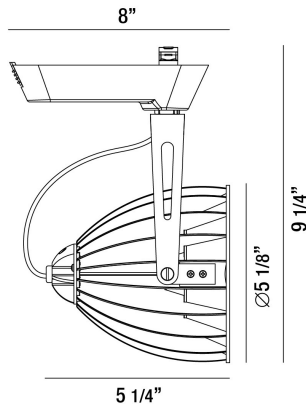

29680, 1-LIGHT 30W LED

PRODUCT DETAILS

No.	:	29680-35-01
Product Color	:	BLACK
Length	:	5.25"
Diameter	:	5.125"
Height	:	9.25"
Ext	:	8"
Weight	:	0.7lbs

LIGHT SOURCE DETAILS

Light Source Type	:	INTEGRATED LED
Input Voltage	:	120V
Bulb Voltage	:	120V
Socket Type	:	LED
Total Wattage	:	30W
Initial Lumens	:	2400lm
Kelvin	:	3500K
CRI	:	80
Dimmable	:	Yes

OPTIONS AVAILABLE

ITEM NO.	FINISH	SHADE
29680-35-01	BLACK	
29680-35-02	WHITE	

TECHNICAL DETAILS

Light Direction	:	Down
Adjustable Lamp Head	:	Yes
IP Rating	:	20
Location	:	DRY
Approval	:	
Title 24	:	Yes
Beam Angle	:	30
Vertical Adjustment	:	90
Horizontal Adjustment	:	340