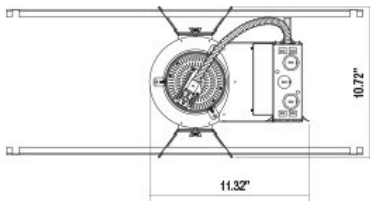

29681, 4-INCH NEW CONSTRUCTION HOUSING, 45W LED

PRODUCT DETAILS

No.	:	29681-013
Product Color	:	WHITE
Shade / Accent Colour	:	WHITE
Length	:	11.3125"
Width	:	10.75"
Height	:	7.25"
Weight	:	10.1lbs

LIGHT SOURCE DETAILS

Light Source Type	:	INTEGRATED LED
Bulb Voltage	:	120V
Socket Type	:	LED
Total Wattage	:	45W
Initial Lumens	:	3000lm
Kelvin	:	3000K
CRI	:	80
Dimmable	:	Yes

OPTIONS AVAILABLE

ITEM NO.	FINISH	SHADE
29681-013	WHITE	WHITE
29681-024	WHITE	CHROME

TECHNICAL DETAILS

Light Direction	:	Down
Adjustable Lamp Head	:	No
Location	:	DAMP
Approval	:	
Title 24	:	Yes
Beam Angle	:	40
Cut Hole Diameter	:	4.75"

PROJECT INFORMATION

Job Name: Date: Category:

Comments: