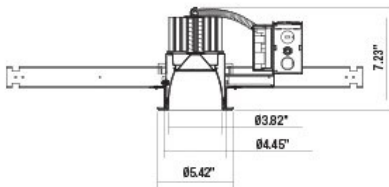

29681, 4-INCH NEW CONSTRUCTION HOUSING, 45W LED

PRODUCT DETAILS

No.	:	29681-013
Product Color	:	WHITE
Shade / Accent Colour	:	WHITE
Length	:	11.3125"
Width	:	10.75"
Height	:	7.25"
Weight	:	10.1lbs

LIGHT SOURCE DETAILS

Light Source Type	:	INTEGRATED LED
Bulb Voltage	:	120V
Socket Type	:	LED
Total Wattage	:	45W
Initial Lumens	:	3000lm
Kelvin	:	3000K
CRI	:	80
Dimmable	:	Yes

OPTIONS AVAILABLE

ITEM NO.	FINISH	SHADE
29681-013	WHITE	WHITE
29681-024	WHITE	CHROME

TECHNICAL DETAILS

Light Direction	:	Down
Adjustable Lamp Head	:	No
Location	:	DAMP
Approval	:	
Title 24	:	Yes
Beam Angle	:	40
Cut Hole Diameter	:	4.75"

PROJECT INFORMATION

Job Name: Date: Category:

Comments: