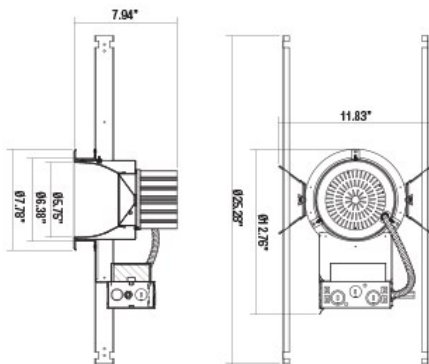

29683, 6-INCH NEW CONSTRUCTION, 60W LED

PRODUCT DETAILS

No.	:	29683-017
Product Color	:	WHITE
Shade / Accent Colour	:	WHITE
Diameter	:	7.75"
Height	:	7.9375"
Weight	:	13.7lbs

LIGHT SOURCE DETAILS

Light Source Type	:	INTEGRATED LED
Input Voltage	:	120V
Bulb Voltage	:	120V
Socket Type	:	LED
Total Wattage	:	60W
Initial Lumens	:	4000lm
Kelvin	:	3000K
CRI	:	80
Dimmable	:	Yes

OPTIONS AVAILABLE

ITEM NO.	FINISH	SHADE
29683-017	WHITE	WHITE
29683-025	WHITE	CHROME

TECHNICAL DETAILS

Light Direction	:	Down
Adjustable Lamp Head	:	No
Location	:	DAMP
Approval	:	
Title 24	:	Yes
Beam Angle	:	30
Cut Hole Diameter	:	6.625"