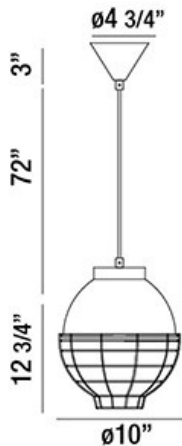

BRAMPTON, 10" ROUND PENDANT

OPTIONS AVAILABLE

ITEM NO.	FINISH	SHADE
30013-018	CHROME	CHROME
30013-032	BLACK	BLACK

PRODUCT DETAILS

No.	:	30013-032
Product Color	:	BLACK
Product Material	:	METAL
Shade / Accent Colour	:	BLACK
Shade / Accent Material	:	METAL CAGE
Diameter	:	10"
Height	:	12.75"
Overall Height	:	87.75"
Weight	:	3lbs

LIGHT SOURCE DETAILS

Number of Bulbs	:	1
Light Source	:	Incandescent
Light Source Type	:	A19
Input Voltage	:	120V
Bulb Voltage	:	120V
Socket Type	:	E26
Wattage	:	60W
Total Wattage	:	60W
Bulb Included	:	No
Dimmable	:	Yes

TECHNICAL DETAILS

Light Direction	:	Down
Hanging Support Type	:	WIRE
Hanging Support Length	:	72"
Canopy / Backplate Height	:	3"
Canopy / Backplate Dia.	:	4.75"
Adjustable Lamp Head	:	No
Location	:	DRY
Approval	:	