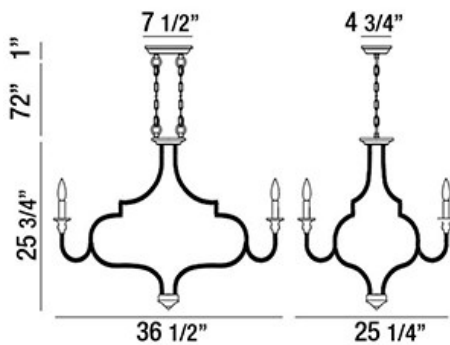

CORDA, 8-LIGHT CHANDELIER

PRODUCT DETAILS

No.	:	30019-010
Product Color	:	OIL RUBBED BRONZE
Length	:	36.5"
Width	:	25.25"
Height	:	25.75"
Overall Height	:	98.75"
Weight	:	12.2lbs

LIGHT SOURCE DETAILS

Number of Bulbs	:	8
Light Source	:	Incandescent
Light Source Type	:	B10
Input Voltage	:	120V
Socket Type	:	E12
Wattage	:	40W
Total Wattage	:	320W
Bulb Included	:	No
Dimmable	:	Yes

OPTIONS AVAILABLE

ITEM NO.	FINISH	SHADE
30019-010	OIL RUBBED BRONZE	

TECHNICAL DETAILS

Light Direction	:	Up and Down
Hanging Support Type	:	CHAIN
Hanging Support Length	:	72"
Canopy / Backplate Length	:	7.5"
Canopy / Backplate Height	:	1"
Canopy / Backplate Width	:	4.75"
Adjustable Lamp Head	:	No
Location	:	DRY
Approval	:	