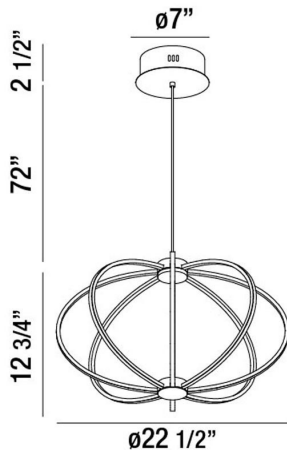

LEGGERO, 23" ROUND PENDANT

PRODUCT DETAILS

No.	:	30035-027
Product Color	:	WHITE
Product Material	:	ALUMINUM
Shade / Accent Colour	:	FROSTED/WHITE
Shade / Accent Material	:	ACRYLIC/ALUMINUM
Diameter	:	22.5"
Height	:	12.75"
Overall Height	:	87.25"
Weight	:	3.7lbs

LIGHT SOURCE DETAILS

Light Source Type	:	INTEGRATED LED
Input Voltage	:	120V
Bulb Voltage	:	120V
Socket Type	:	LED
Total Wattage	:	36W
Delivered Lumens	:	2300lm
Kelvin	:	3000K
CRI	:	80+
Dimmable	:	Yes

OPTIONS AVAILABLE

ITEM NO.	FINISH	SHADE
30035-010	GOLD	FROSTED/GOLD
30035-027	WHITE	FROSTED/WHITE
30035-034	BLACK	FROSTED/BLACK

TECHNICAL DETAILS

Light Direction	:	Down
Hanging Support Type	:	AIRCRAFT CABLE
Hanging Support Length	:	72"
Canopy / Backplate Height	:	2.5"
Canopy / Backplate Dia.	:	7"
Adjustable Lamp Head	:	No
Location	:	DRY
Approval	:	