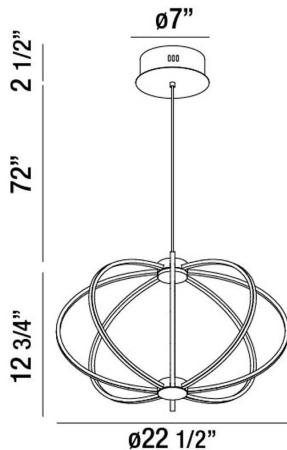

### PRODUCT DETAILS

No.	:	30035-034
Product Color	:	BLACK
Product Material	:	ALUMINUM
Shade / Accent Colour	:	FROSTED/BLACK
Shade / Accent Material	:	ACRYLIC/ALUMINUM
Diameter	:	22.5"
Height	:	12.75"
Overall Height	:	87.25"
Weight	:	3.7lbs

### TECHNICAL DETAILS

Light Direction	:	Down
Hanging Support Type	:	AIRCRAFT CABLE
Hanging Support Length	:	72"
Canopy / Backplate Height	:	2.5"
Canopy / Backplate Dia.	:	7"
Adjustable Lamp Head	:	No
Location	:	DRY
Approval	:	