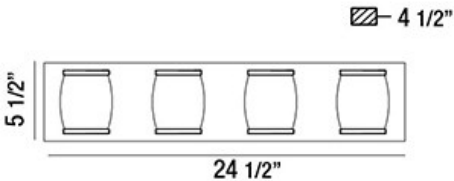

### PRODUCT DETAILS

No.	:	30045-019
Product Color	:	CHROME
Product Material	:	METAL
Shade / Accent Colour	:	CLEAR
Shade / Accent Material	:	GLASS
Width	:	24.5"
Height	:	5.5"
Ext	:	4.5"
Weight	:	10.5lbs

### TECHNICAL DETAILS

Light Direction	:	Up and Down
Canopy / Backplate Length	:	23.5"
Canopy / Backplate Height	:	0.813"
Canopy / Backplate Width	:	4.5"
Adjustable Lamp Head	:	No
Location	:	DAMP
Approval	:	