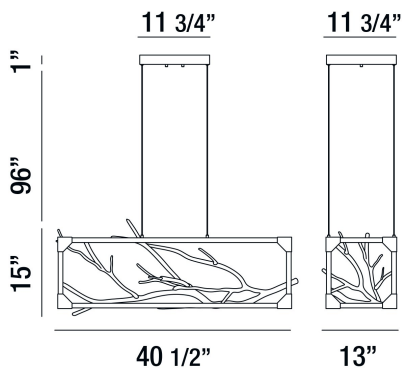

ALDO, 41" LINEAR CHANDELIER

PRODUCT DETAILS

No.	:	30078-017
Product Color	:	ANTIQUÉ SILVER
Product Material	:	METAL
Shade / Accent Colour	:	WOOD
Shade / Accent Material	:	NATURAL BRANCH
Length	:	40.5"
Width	:	13"
Height	:	15"
Overall Height	:	112"
Weight	:	14.9lbs

ITEM NO.	FINISH	SHADE
30078-017	ANTIQUÉ SILVER	WOOD

TECHNICAL DETAILS

Light Direction	:	Down
Hanging Support Type	:	AIRCRAFT CABLE
Hanging Support Length	:	96"
Canopy / Backplate Length	:	11.75"
Canopy / Backplate Height	:	1"
Canopy / Backplate Width	:	11.75"
Adjustable Lamp Head	:	No
Location	:	DRY
Approval	:	