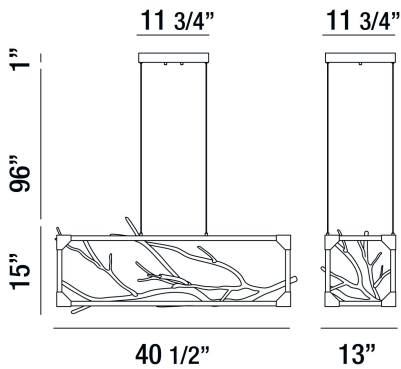

ALDO, 41" LINEAR CHANDELIER

PRODUCT DETAILS

No.	:	30078-017
Product Color	:	ANTIQUÉ SILVER
Product Material	:	METAL
Shade / Accent Colour	:	WOOD
Shade / Accent Material	:	NATURAL BRANCH
Length	:	40.5"
Width	:	13"
Height	:	15"
Overall Height	:	112"
Weight	:	14.9lbs

ITEM NO.	FINISH	SHADE
30078-017	ANTIQUÉ SILVER	WOOD

TECHNICAL DETAILS

Light Direction	:	Down
Hanging Support Type	:	AIRCRAFT CABLE
Hanging Support Length	:	96"
Canopy / Backplate Length	:	11.75"
Canopy / Backplate Height	:	1"
Canopy / Backplate Width	:	11.75"
Adjustable Lamp Head	:	No
Location	:	DRY
Approval	:	